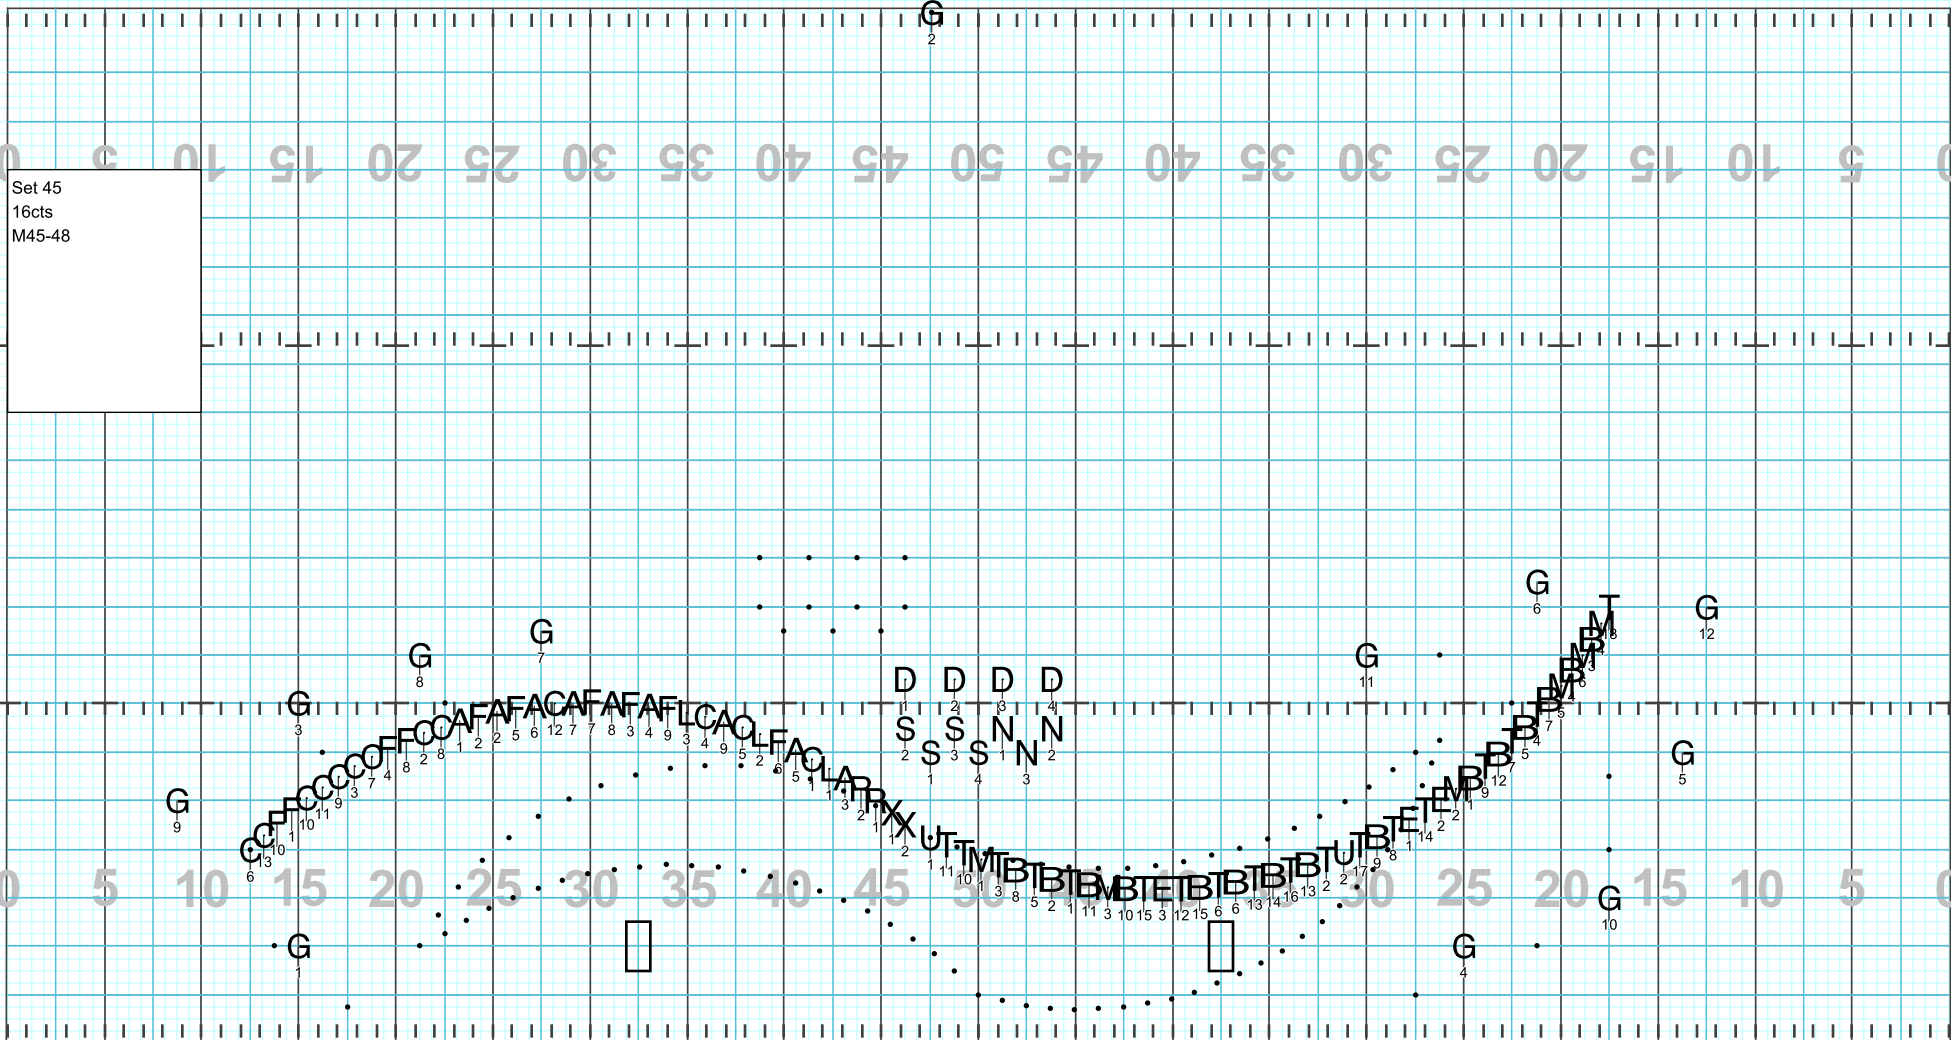

Vchs 2021 part 4

Licensed to: Zach Rodgers
Created on Pyware 3D.

Set #44 Counts: 16 Measures:

Vchs 2021 part 4

Licensed to: Zach Rodgers
Created on Pyware 3D.

Director Viewpoint

Set #45 Counts: 16 Measures: