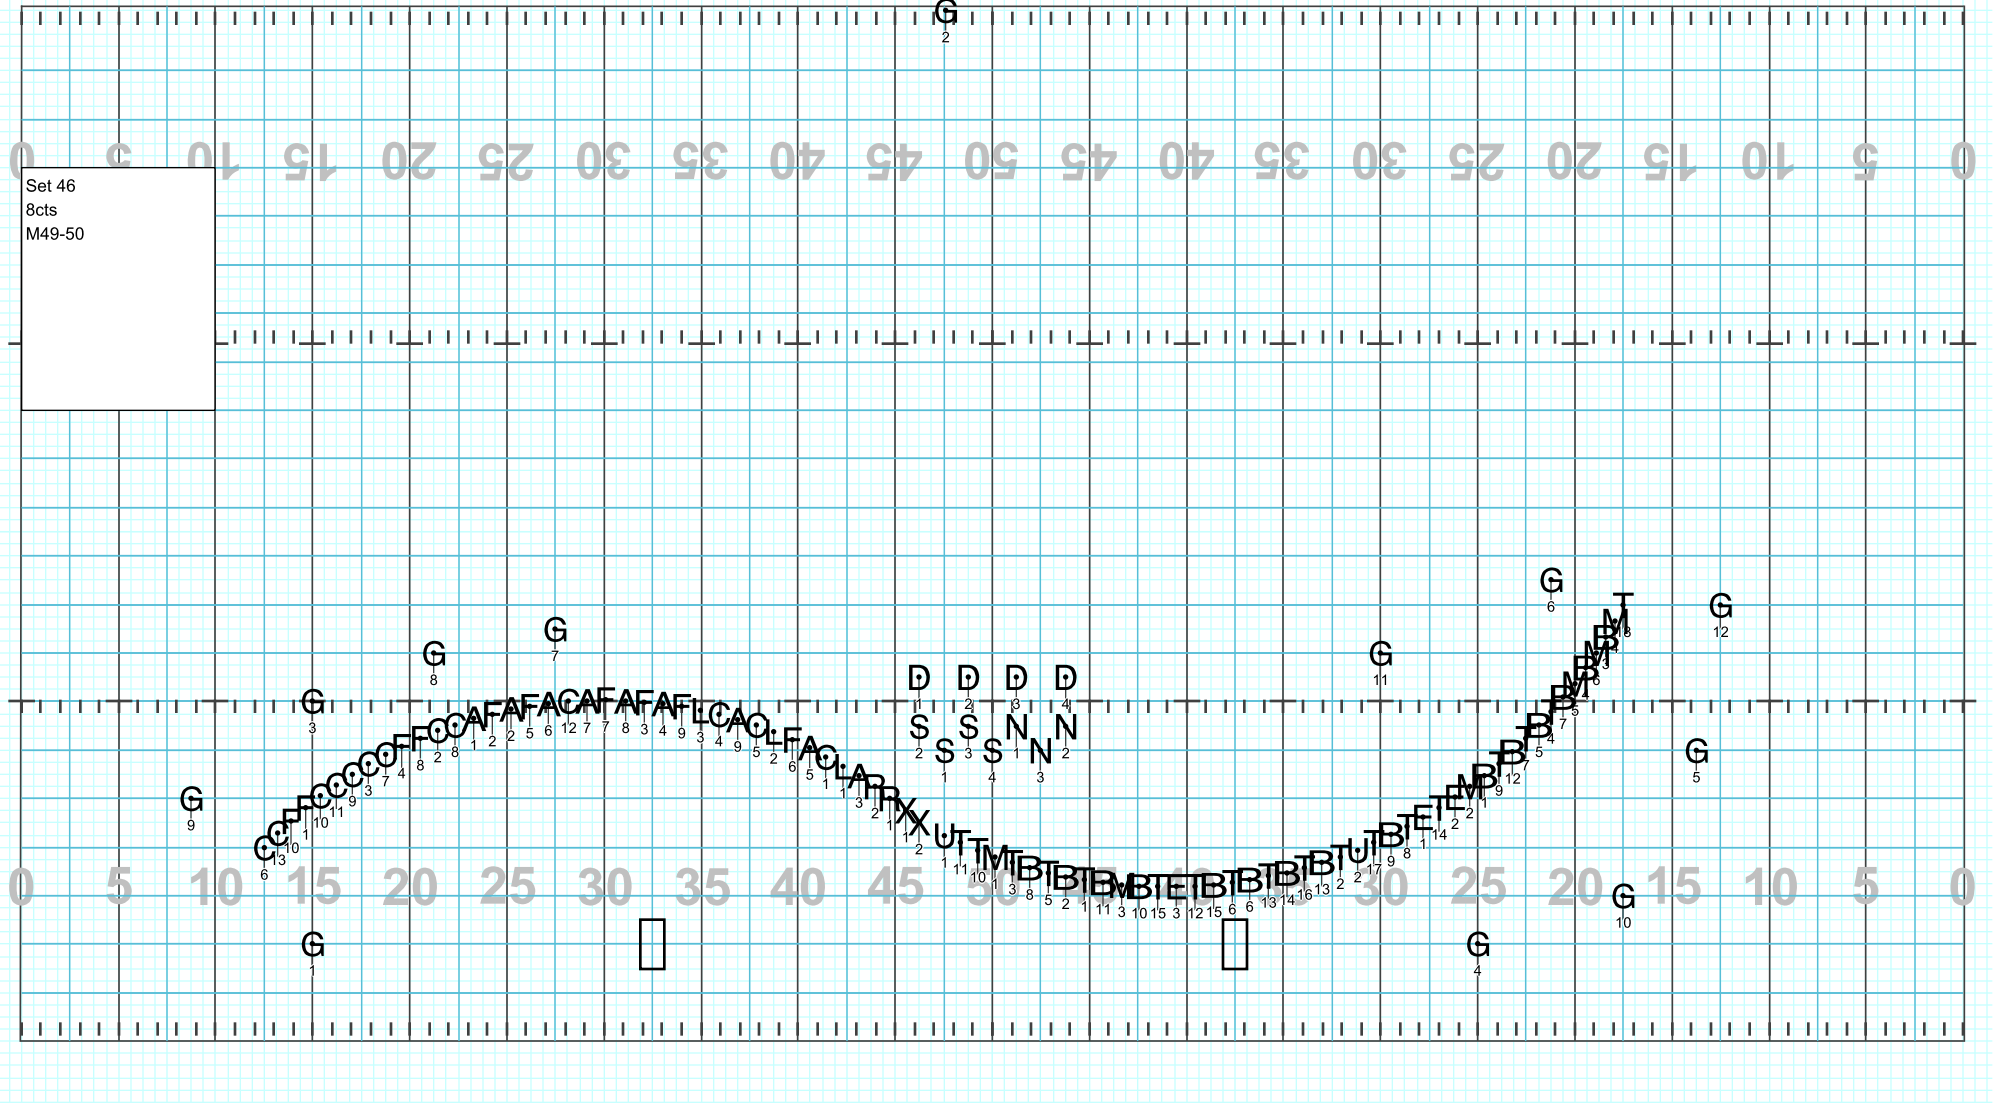

Vchs 2021 part 4

Licensed to: Zach Rodgers
Created on Pyware 3D.

Set #46 Counts: 8 Measures:

Director Viewpoint